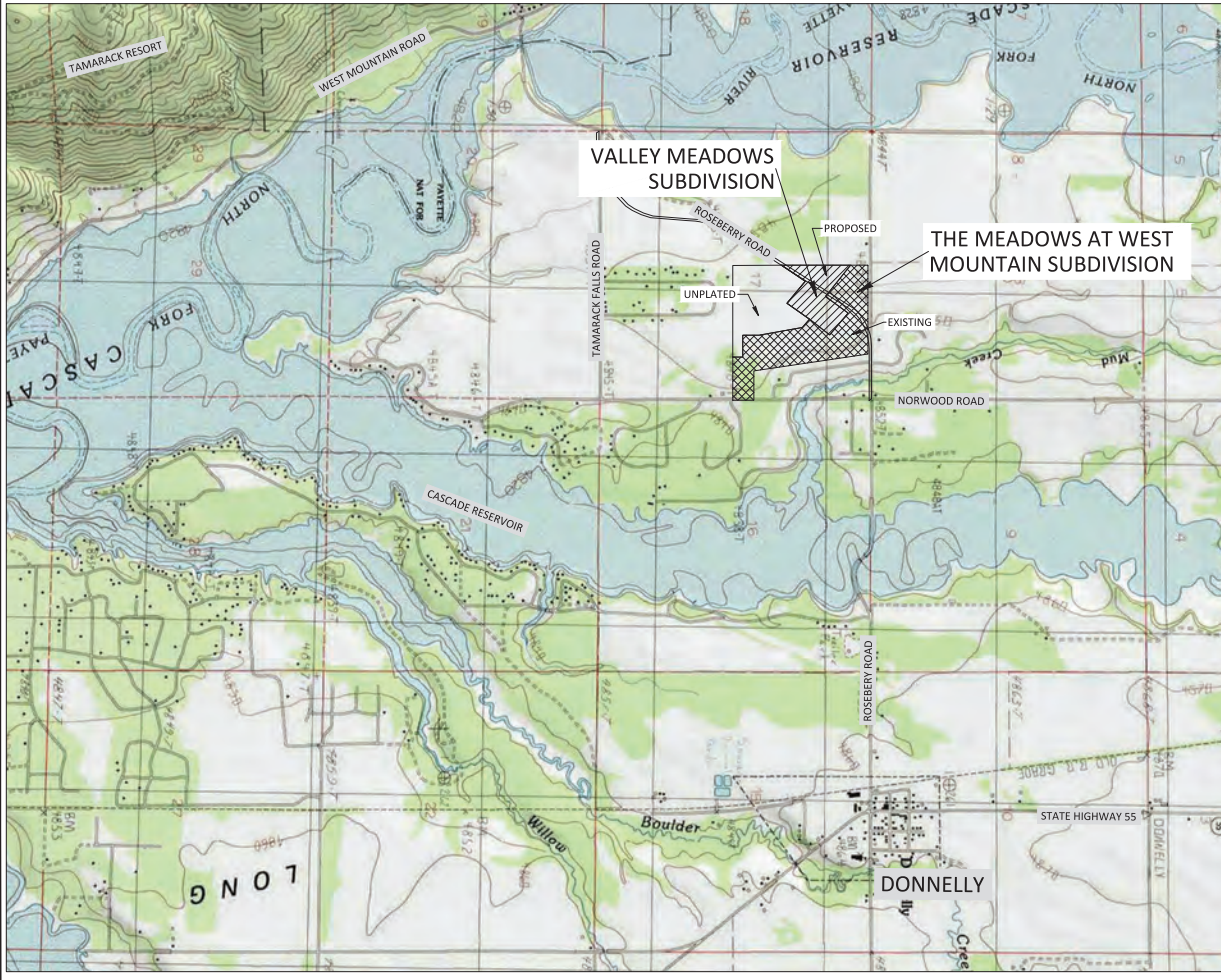

FIGURE 1: VICINITY MAP

REVISIONS	DATE	BY

VALLEY MEADOWS
VALLEY COUNTY, IDAHO
VICINITY MAP
FIGURE 1