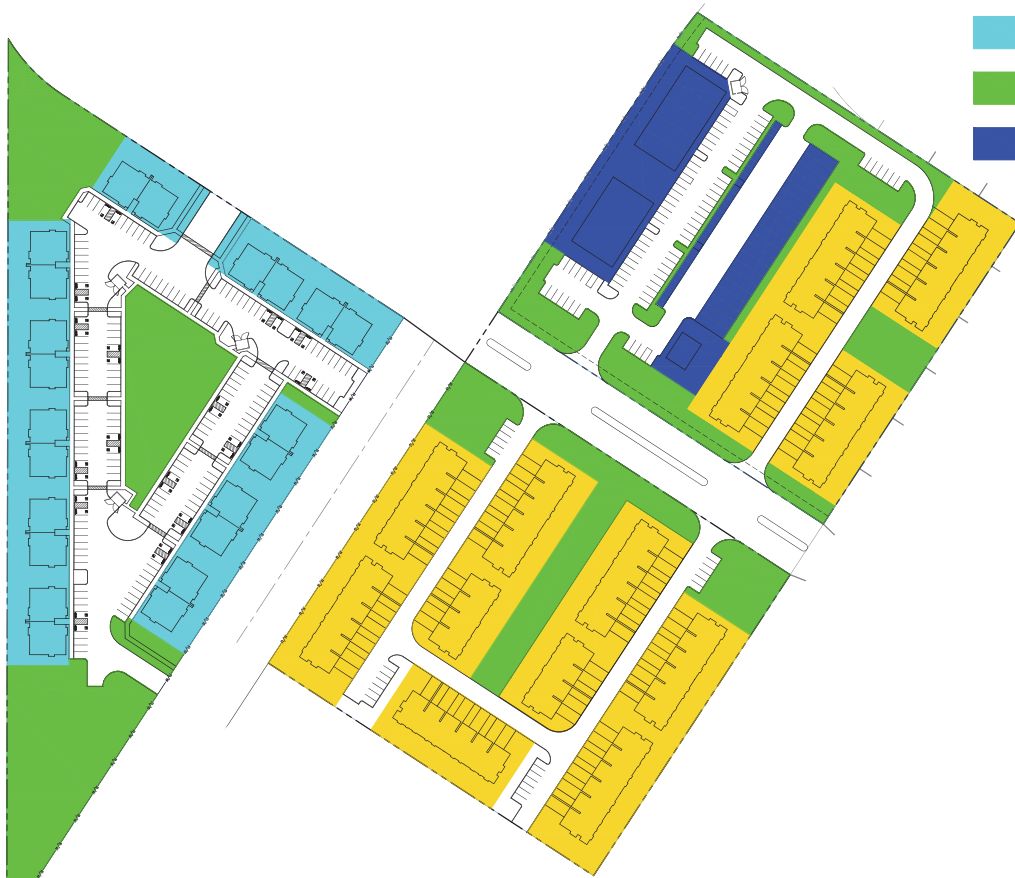

FIGURE 3: LAND USE MAP

LEGEND

- TOWNHOUSE – 5.99 ACRES
- MULTI FAMILY – 5.91 ACRES
- OPEN SPACE – 3.24 ACRES
- COMMERCIAL – 1.53 ACRES

NO.	DATE	REVISIONS

VALLEY MEADOWS
VALLEY COUNTY, IDAHO
LAND USE MAP
FIGURE 3